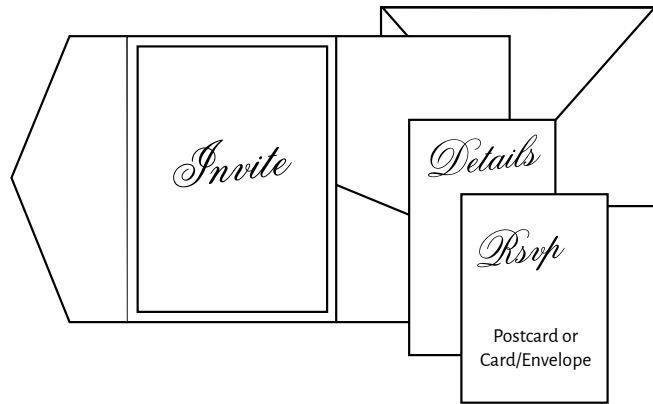

Creative by Me Price List

CUSTOM-DESIGNED INVITATION & RSVP:
\$3.50 per set

DETAILS CARDS: add \$1.00 each

Set includes mailing envelope in choice of six colors. Invites and info cards are priced as 1-sided.

CUSTOM-DESIGNED INVITATION POCKET FOLDER: \$6.50 per set

ADDITIONAL CARDS: add \$1.00 each

Set includes colored pocket folder, invitation, details card, RSVP card, belly band, mailing envelopes and assembly. Details and additional cards are priced as 1-sided.

LASER CUT POCKET FOLDER OR BACKING: ask for pricing

SAVE THE DATES

Postcard: \$1.50 each
Flat card with envelope: \$1.75
Magnet with envelope: \$2.25

INVITATION EMBELLISHMENTS

Envelope Liner: \$0.60 each
Invitation Backing: \$0.50 each
Round return address label: \$0.30 each

WEDDING DAY ITEMS

Ceremony Program:

5x7, 4x9, 5.5x8.5: \$1.25 each (1-sided) ♥ \$1.50 each (2-sided)
Booklet 5x7 folded (4 panels): \$2.00 each
Paddle fan (2-sided): \$2.75 each

Table Number (1-sided): \$2.00 each